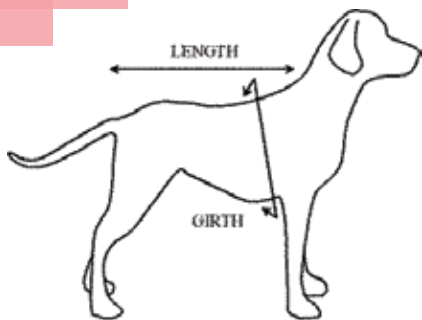

# HOW TO MEASURE

## How to Measure

- Length: Measure your pet from the base of neck to base of tail
- Girth: Measure the broadest part of chest behind front legs
- If the measurement is between sizes, select one size larger for proper fit

Size Chart			
	Length	Weight	Girth
XS	7 -9	4-12lbs	14"
S	10-13	12-20lbs	18"
M	14-17	20-35lbs	22"
L	18-21	35-65lbs	26"
XL	22-25	65-95lbs	31"
XXL	26-30	95lbs & up	36"

## Sock Measurements

Small

Fits Paws ½" - 1½"

Medium

Fits Paws 1½" - 2½"

Large

Fits Paws 2½" - up